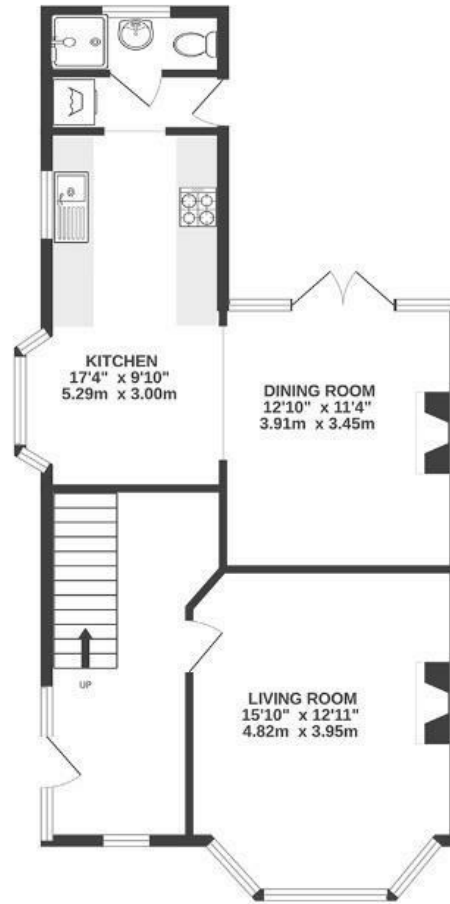

1 Hendre Road
Bristol,

Boardwalk

Hendre Road

ASHTON

APPROXIMATE FLOOR AREA
161 SQM / 1733 SQFT

GROUND FLOOR

FIRST FLOOR